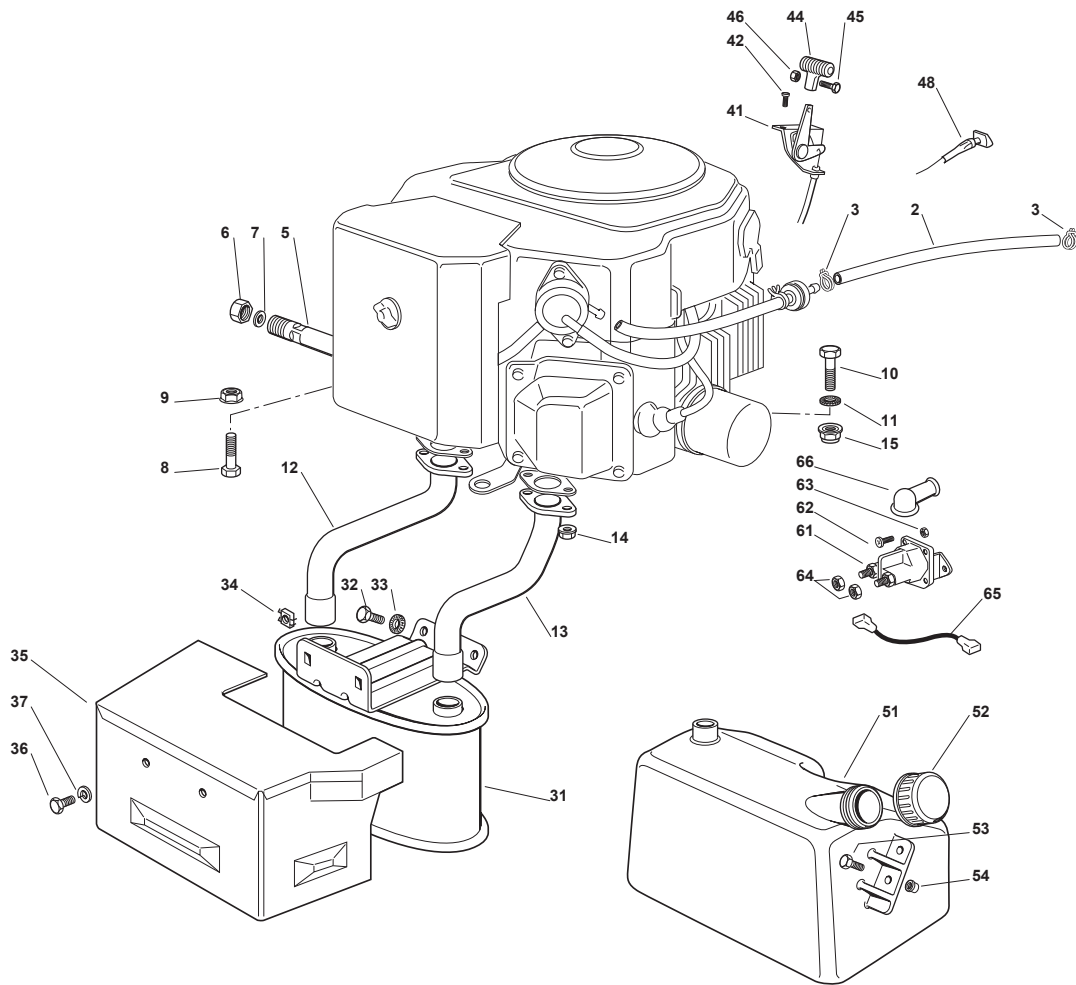

Fig.	Q.ty	Part No	Description	Notes
2	1	325869016/1	Connecting Tube	
3	2	118375051/1	Fair Led	
4	3	112735108/1	Screw	
5	1	112154210/0	Nut	
6	1	112691115/0	Screw	
7	1	112540260/0	Grower	
8	1	127598060/0	Oil Discharge Extension	
9	1	118737849/0	Plug	
10	1	118401001/1	Oil Seal	
11	1	118738227/0	Exhaust Pipe Kohler 16-18	
12	2	112735530/0	Screw	
13	2	112583500/0	Grower	
14	3	125160035/0	Spacer	
31	1	182750010/0	Muffler	
32	2	112793102/0	Screw	
33	2	112540260/0	Grower	
34	2	112360425/0	Nut	
35	1	382598029/0	Muffler Protection	
36	2	112792611/0	Screw	
37	2	112583500/0	Grower	
41	1	182000200/1	Throttle Cable	
42	2	125943012/0	Screw	
44	1	125394501/0	Knob	
45	1	112726388/0	Screw	
46	1	112290800/0	Nut	
51	1	125735110/3	Tank	Without Fuel Level
51	1	325735111/3	Tank	With Fuel Level
52	1	125795000/1	Fuel Cap	
53	2	112788910/0	Screw	
54	2	112500092/0	Rivet	
61	1	118736110/0	Starter Relay	
62	2	112791011/0	Screw	
63	2	112292102/0	Nut	
64	2	112360352/0	Nut	
65	1	125065017/0	Cable	
66	1	118564861/1	Protection	