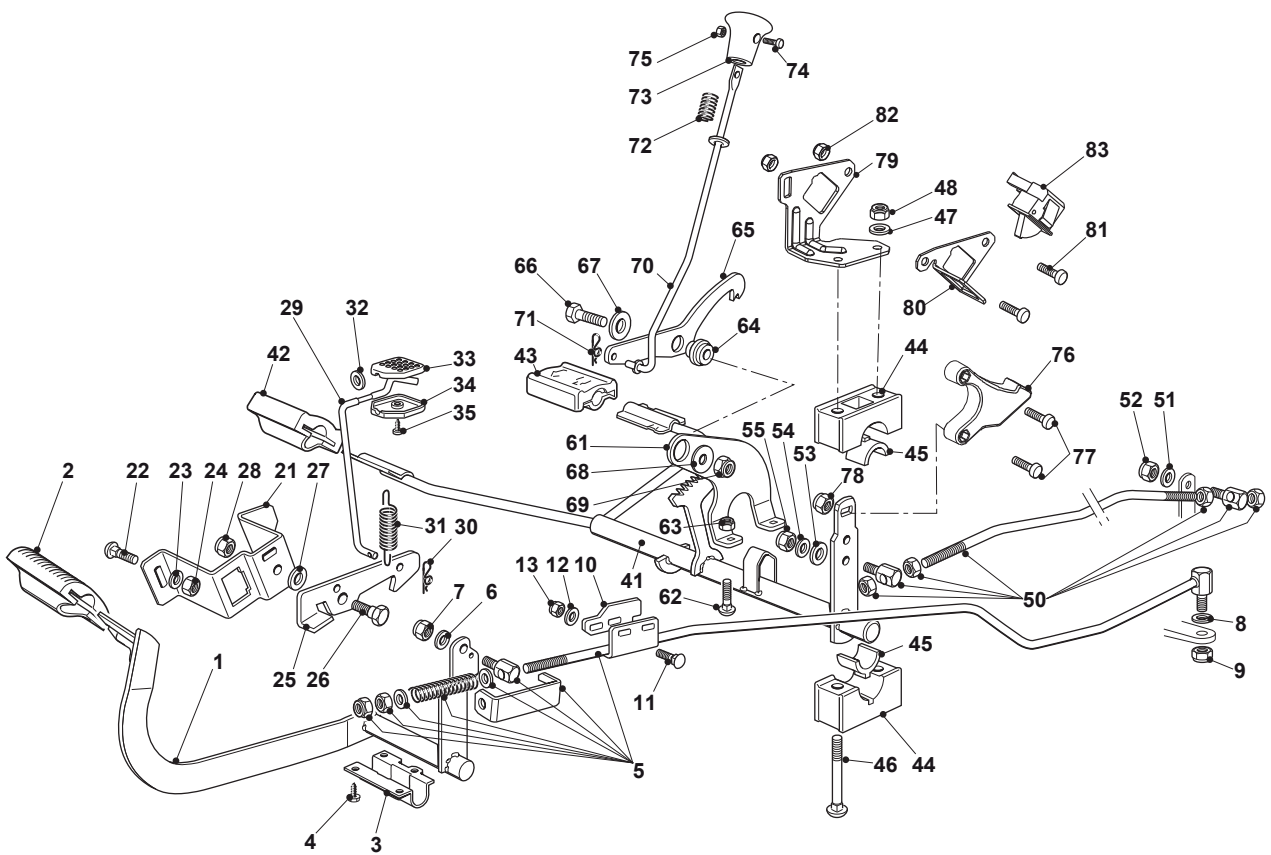

# TCU 122 HYDRO

Ride-on 102-122 Steering - 15"

Issue 17 - 2015

Fig.	Q.ty	Part No	Description	Notes
66	1	122167840/0	Spacer	
67	1	112691200/0	Screw	
68	1	112293201/0	Nut	

Fig.	Q.ty	Part No	Description	Notes
1	1	382500011/2	Pedal	
2	1	325110416/0	Clamp Cover	
3	1	325547081/2	Plate	
4	4	112731601/0	Screw	
5	1	382000582/0	Rod	
6	1	112521350/0	Washer	
7	1	112155000/0	Nut	
8	2	112521360/0	Washer	
9	1	112155000/0	Nut	
21	1	325785143/1	Support	
22	2	112815210/0	Screw	
23	1	112523040/0	Washer	
24	2	112154510/0	Nut	
25	1	325253001/0	Hook	
26	1	122524970/2	Fulcrum Pin	
27	1	325670011/0	Antifriction Washer	
28	1	112155000/0	Nut	
31	1	125430213/0	Spring	
36	1	125033034/0	Rod	
37	1	125394509/1	Knob	
38	1	112523020/0	Washer	
41	1	382000391/1	Drive Pedal	
42	1	325110417/0	Clamp Cover Front	
43	1	325110418/0	Clamp Cover Rear	
44	4	325785354/0	Support	
45	4	325034003/0	Brass	
46	4	112815271/0	Screw	
47	4	112523040/0	Washer	
48	4	112154510/0	Nut	
50	1	382000579/0	Rod	
51	1	112523040/0	Washer	
52	1	112154510/0	Nut	
53	1	112521360/0	Washer	
54	1	112523040/0	Washer	
55	1	112154510/0	Nut	
56	1	325785481/0	Micro Switch Bracket	
57	1	325060034/1	Cam	
58	1	112735404/0	Screw	
59	2	112793102/0	Screw	
60	2	112293201/0	Nut	
61	1	382394853/0	Switch Ass.Y	
62	1	119410609/0	Microswitch	
63	2	112735602/0	Screw	
64	2	112581100/0	Grower	
65	2	112290791/0	Nut	
66	2	112735110/0	Screw	
67	1	119410614/0	Microswitch	