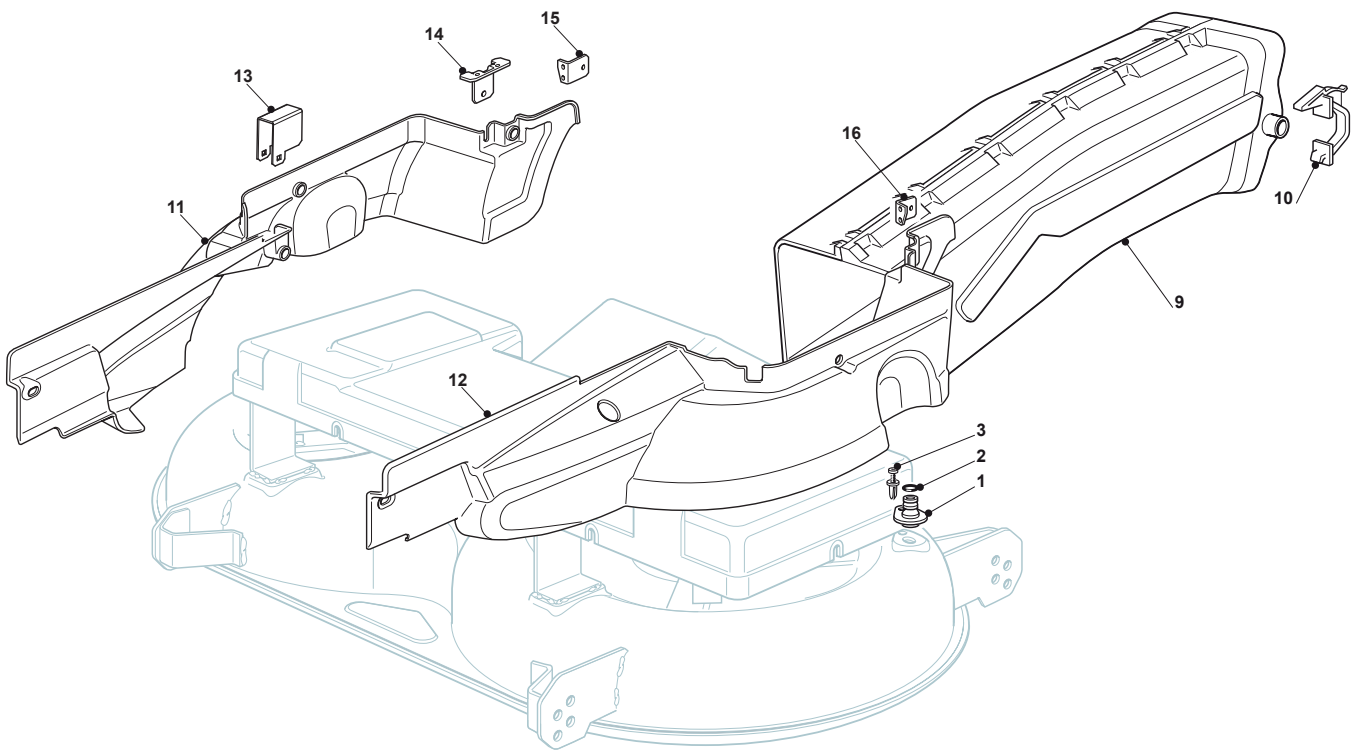

Fig.	Q.ty	Part No	Description	Notes
1	1	382564220/0	Cutting Plate Grey	Grey
1	1	382564213/0	Cutting Plate Black	Black
1	1	382564214/0	Cutting Plate Red	Red
1	1	382564215/0	Cutting Plate Yellow	Yellow
2	2	125033060/0	Washing Cutting Deck Connection	
3	2	119035000/0	Or Ring	
4	2	112500030/0	Rivet	
8	1	382207200/1	Flange Assy	
9	1	382207201/2	Support Shaft Tc	
10	1	125020800/1	Main Blade Shaft	
11	1	125020801/2	Secondary Blade Shaft	
13	4	119216032/0	Bearing	
14	2	325160501/0	Dust Cover Disc	
15	2	112609260/0	Seeger	
16	6	112818700/0	Screw	
17	6	112154210/0	Nut	
18	2	125463200/0	Blade Hub	
19	2	112139100/0	Key	
20	1	182004350/0	Right Mulching Blade	
21	1	182004349/0	Left Blade Mulching	
22	2	122160400/0	Elastic Disc	
23	2	112523080/0	Washer	
24	1	112735694/0	Screw	
25	1	112735695/1	Screw	
31	4	182700004/0	Anti Scalp Wheel	
32	4	125510121/0	Pin	
33	4	122450115/0	Spring	
34	4	112000930/0	Benzing Ring	
41	1	182004343/0	Right Blade	
42	1	182004342/0	Left Blade, Winged	