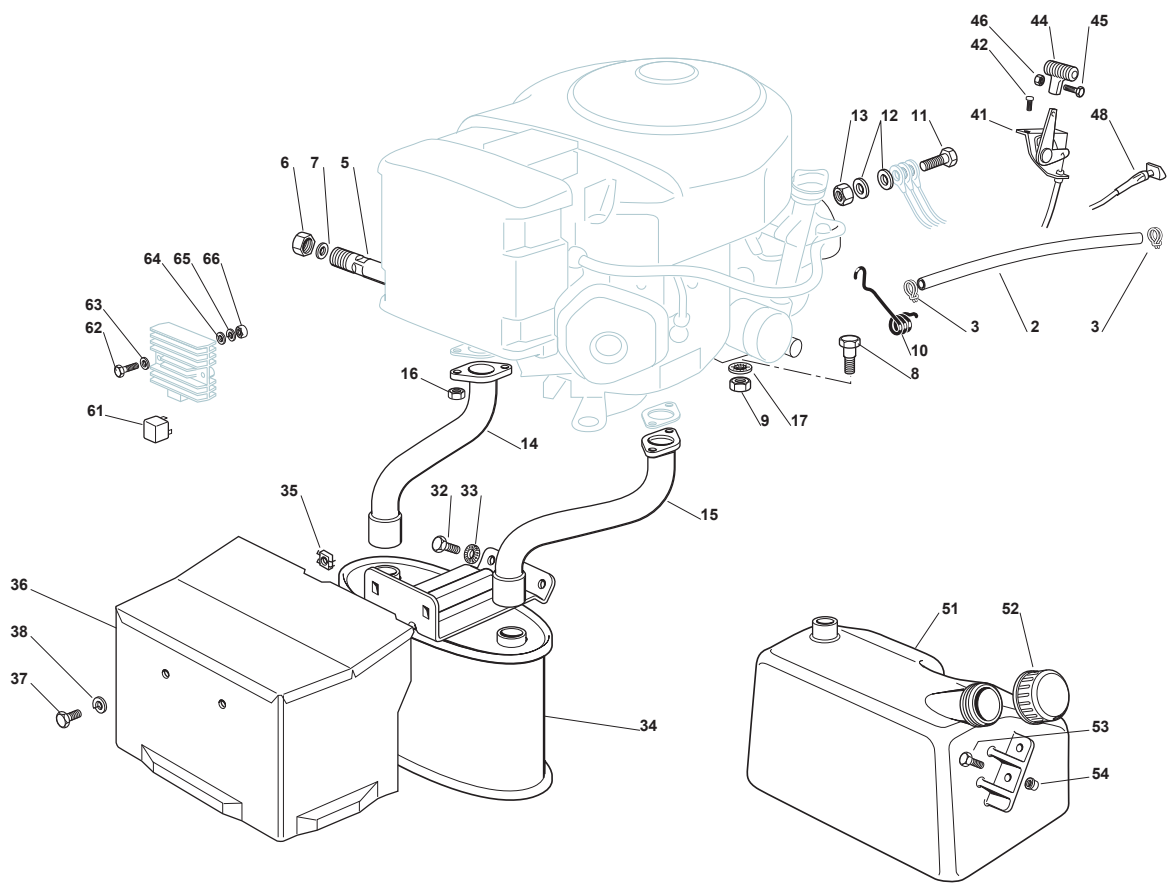

Fig.	Q.ty	Part No	Description	Notes
2	1	325869027/1	Connecting Tube	
3	2	118375051/1	Fair Led	
5	1	112735599/0	Screw	
6	1	112540260/0	Grower	
7	4	112691115/0	Screw	
8	4	112154210/0	Nut	
9	1	125598052/0	Oil Discharge Extension	
10	1	118737849/0	Plug	
11	1	118401001/1	Oil Seal	
12	1	118738221/0	Exhaust Tube Right	
13	1	118738222/0	Right Exhaust Connection	
14	1	127430562/0	Spring	
31	1	182750003/0	Muffler Assy	
32	2	112793102/0	Screw	
33	2	112540260/0	Grower	
34	2	112360425/0	Nut	
35	1	382598005/2	Muffler Protection	
36	2	112792611/0	Screw	
37	2	112583500/0	Grower	
41	1	182000201/2	Accelerator	
42	2	125943012/0	Screw	
44	1	125394501/0	Knob	
45	1	112726388/0	Screw	
46	1	112290800/0	Nut	
48	1	125090001/2	Choke Control	
51	1	125735110/3	Tank	Without Fuel Level
51	1	325735111/3	Tank	With Fuel Level
52	1	125795000/1	Fuel Cap	
53	2	112788910/0	Screw	
54	2	112500092/0	Rivet	
61	1	133567000/0	Relay	
62	2	112791500/0	Screw	
63	2	112521330/0	Washer	
64	2	112521330/0	Washer	
65	2	112582100/0	Grower	
66	2	112292100/0	Nut	