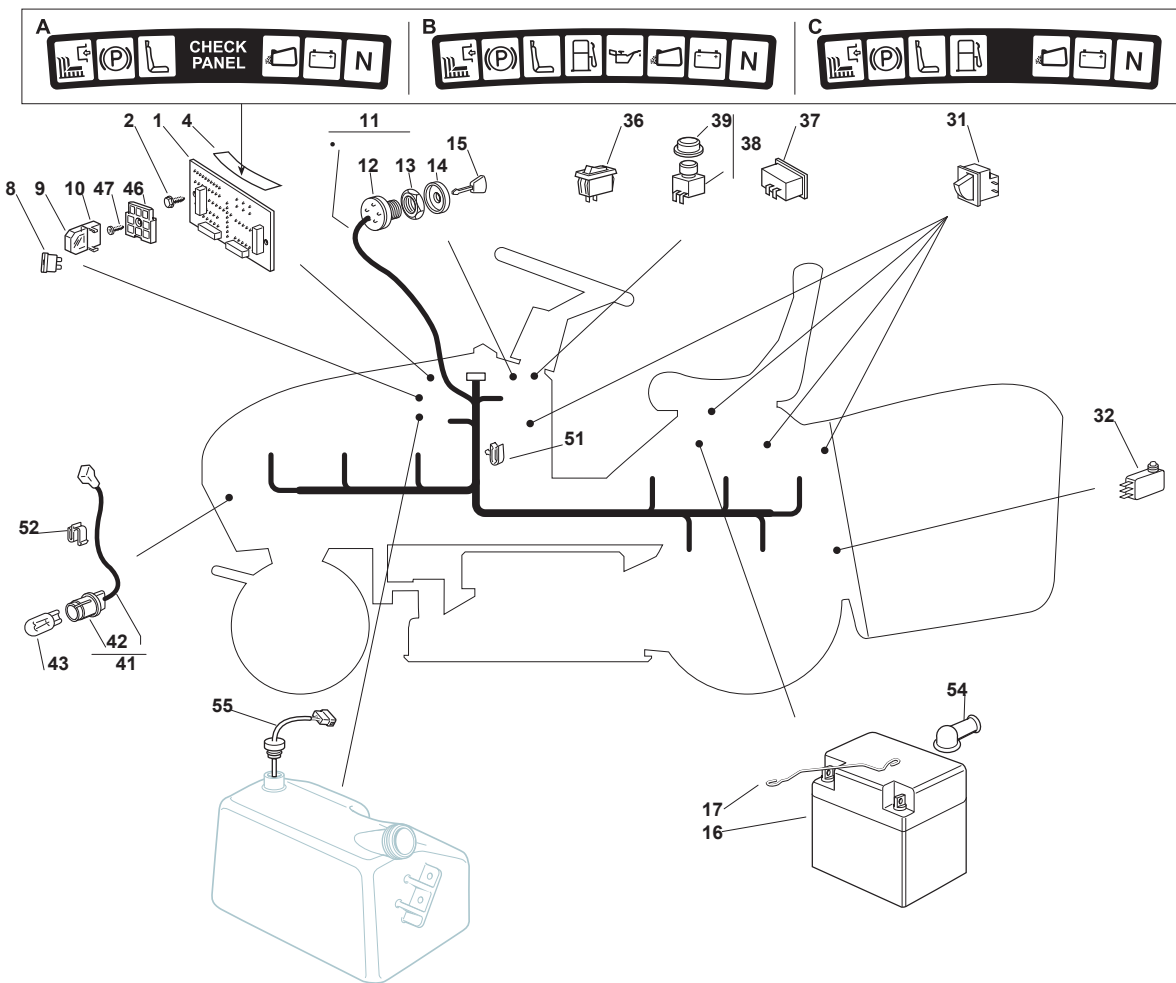

Fig.	Q.ty	Part No	Description	Notes
83	1	125394508/0	Knob	
84	1	112792099/0	Screw	
85	1	112154510/0	Nut	
86	1	382180045/0	Outfit, Screws	

Fig.	Q.ty	Part No	Description	Notes
1	1	125722441/0	Electronic Card	
2	3	112735105/0	Screw	
4	1	125420005/0	Check Control (B)	for B&S 20-24Hp and Kawasaki Engine
4	1	125420007/0	Check Control (C)	for Honda Engine
4	1	125420004/0	Check Control (A)	for B&S and GGP Engine
8	1	133340036/0	Fuse 25 A	
8	1	133340040/0	Fuse 10 A	
9	2	133215000/0	Cover	
10	2	133500007/0	Fuse Carrier	
11	1	182040207/0	Cables Ass.Y	for Honda Engine
11	1	182040206/0	Cables Ass.Y	for B&S-GGP-Kawasaki Engine
12	1	118450065/1	Starting Switch	
13	1	118400861/0	Screwed Ring	
14	1	118565351/0	Screwed Ring Protection	
15	1	118210016/1	Starting Key	
16	1	118120002/1	Battery	
17	1	125430230/0	Spring	
31	3	119410615/0	Microswitch	
32	1	119410605/1	Microswitch	
36	1	118450060/1	Headlight Interrupt. Cre1116-0	
37	1	9400-0384-01	Hour Counter	
38	1	118450067/0	Switch	
39	1	118203852/0	Cap	
41	1	182040070/0	Cables Ass.Y	
42	2	133500030/0	Lamp Holder	
43	2	118459100/0	Lamp For Lights	
46	1	133500010/1	Plate	
47	1	112735170/0	Screw	
51	5	133320506/0	Fairlead	
52	1	133320504/0	Fairlead	
54	1	118564864/1	Protection	
55	1	125290000/0	Fuel Level Indicator	