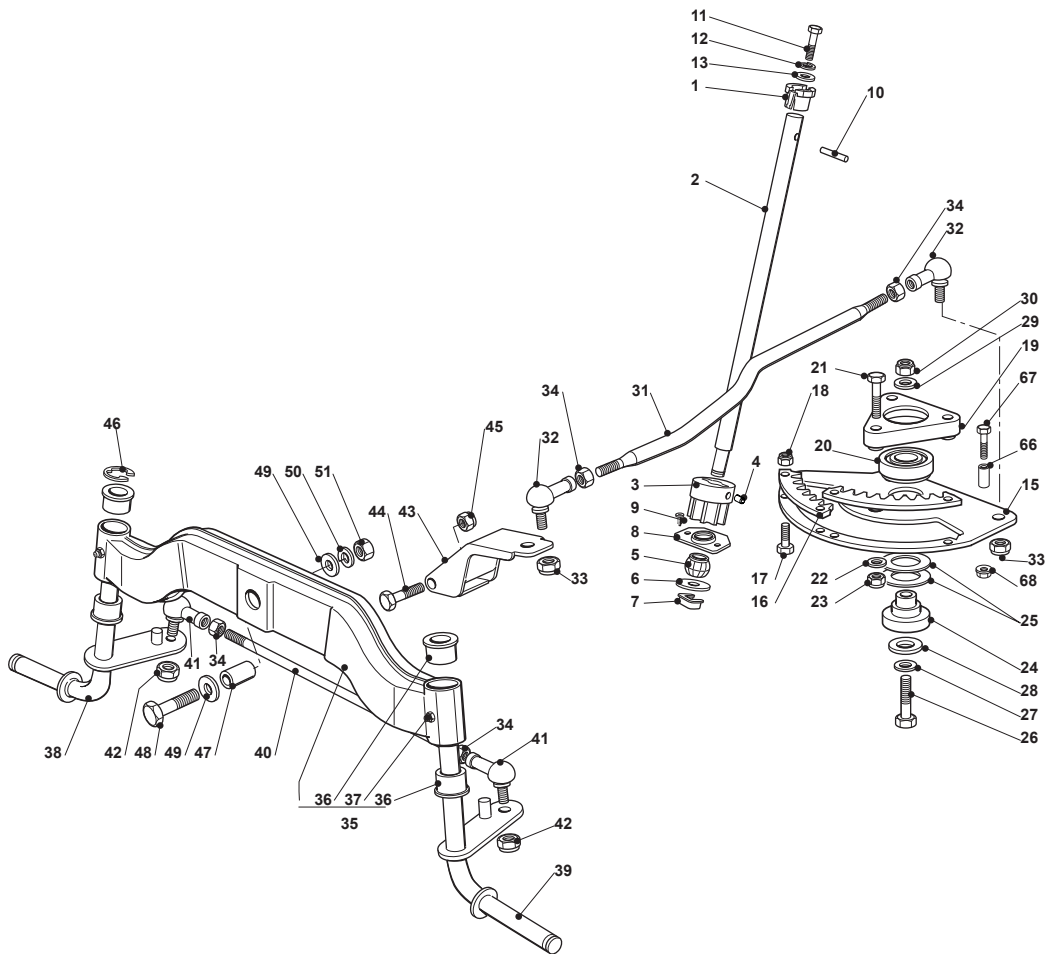

TCU 122 HYDRO

Ride-on 102-122 Steering - 15"

Issue 17 - 2015

Fig.	Q.ty	Part No	Description	Notes
66	1	122167840/0	Spacer	
67	1	112691200/0	Screw	
68	1	112293201/0	Nut