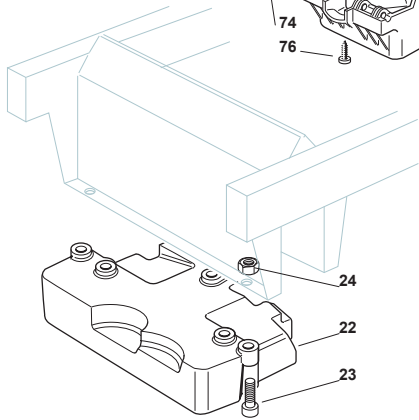

Fig.	Q.ty	Part No	Description	Notes
1	1	382722434/0	Cards + Guards (C)	
1	1	382722433/0	Cards + Guards (D)	
1	1	382722432/0	Cards + Guards (B)	
1	1	382722431/0	Cards + Guards (A)	
2	2	112521320/0	Washer	
3	2	112154330/0	Nut	
4	1	325031501/0	Deflector	
8	1	133340040/0	Fuse 10 A	for Electric and Manual Grassbag Lifting
8	1	133340036/0	Fuse 25 A	for Electric and Manual Grassbag Lifting
8	1	133340035/0	Fuse 15 A	for Electric Grassbag Lifting
9	2	133215000/0	Cover	for Manual Grassbag Lifting
9	3	133215000/0	Cover	for Electric Grassbag Lifting
10	3	133500007/0	Fuse Carrier	for Electric Grassbag Lifting
10	2	133500007/0	Fuse Carrier	for Manual Grassbag Lifting
11	1	182040208/0	Cables Ass.Y	for HONDA Engines
11	1	182040203/0	Cables Ass.Y	for B&S-GGP-Kohler-Kawasaki Engines
12	1	118450072/0	Starting Switch	
13	1	118550136/0	Spacer	
14	1	118550135/0	Washer	
15	1	118400862/0	Ring Nut	
16	1	118210022/0	Starting Key	
17	1	118120002/1	Battery	
18	1	125430230/0	Spring	
31	3	119410615/0	Microswitch	
32	1	119410605/1	Microswitch	
36	1	118450060/1	Headlight Interrupt. Cre1116-0	
38	1	118450068/0	Switch	
41	1	182040073/0	Lamp Holder	
42	2	133500030/0	Lamp Holder	
43	2	118459100/0	Lamp For Lights	
46	1	133500010/1	Plate	
52	1	133320504/0	Fairlead	
55	1	125290001/0	Fuel Level Indicator	
47	1	112735170/0	Screw	
51	5	133320506/0	Fairlead	
54	1	118564864/1	Protection	