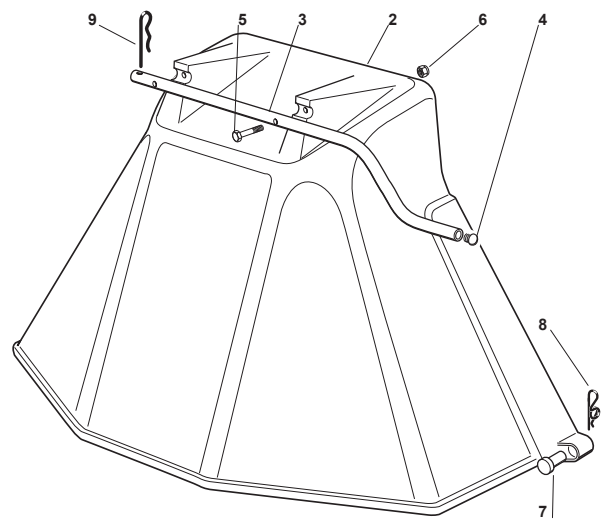

Fig.	Q.ty	Part No	Description	Notes
2	1	382400003/1	Ejection Guard	
3	1	325869043/0	Rear Support	
4	2	118566112/0	Polyethylene Push Road Ivars D=20inch	
5	2	112689515/0	Screw	
6	2	112154510/0	Nut	
7	2	125510022/0	Pin	
8	2	124487998/0	Cotter Pin	
9	1	124487999/0	Spring Pin	
22	1	125519997/1	Front Weight Tc	
23	3	112760520/0	Screw	
24	3	112155000/0	Nut	
42	1	382735502/0	Bracket	
43	1	325774213/0	Bracket	
44	1	382033105/1	Rod	
45	1	125510021/1	Hitch Pin	
46	2	124487999/0	Spring Pin	
51	1	182180050/0	Battery Charger	CE Plugg
51	1	182180052/0	Battery Charger	UK Plugg
72	1	125140092/0	Mulching Deflector	
73	1	325394005/0	Handle	
74	1	125510077/0	Pin	
75	1	125430245/0	Spring	
76	1	112735405/0	Screw	
77	1	325280000/1	Handgrip	
78	1	125840011/1	Tie Rod	
79	2	125253004/0	Mulch.Kit Fixing Hook	