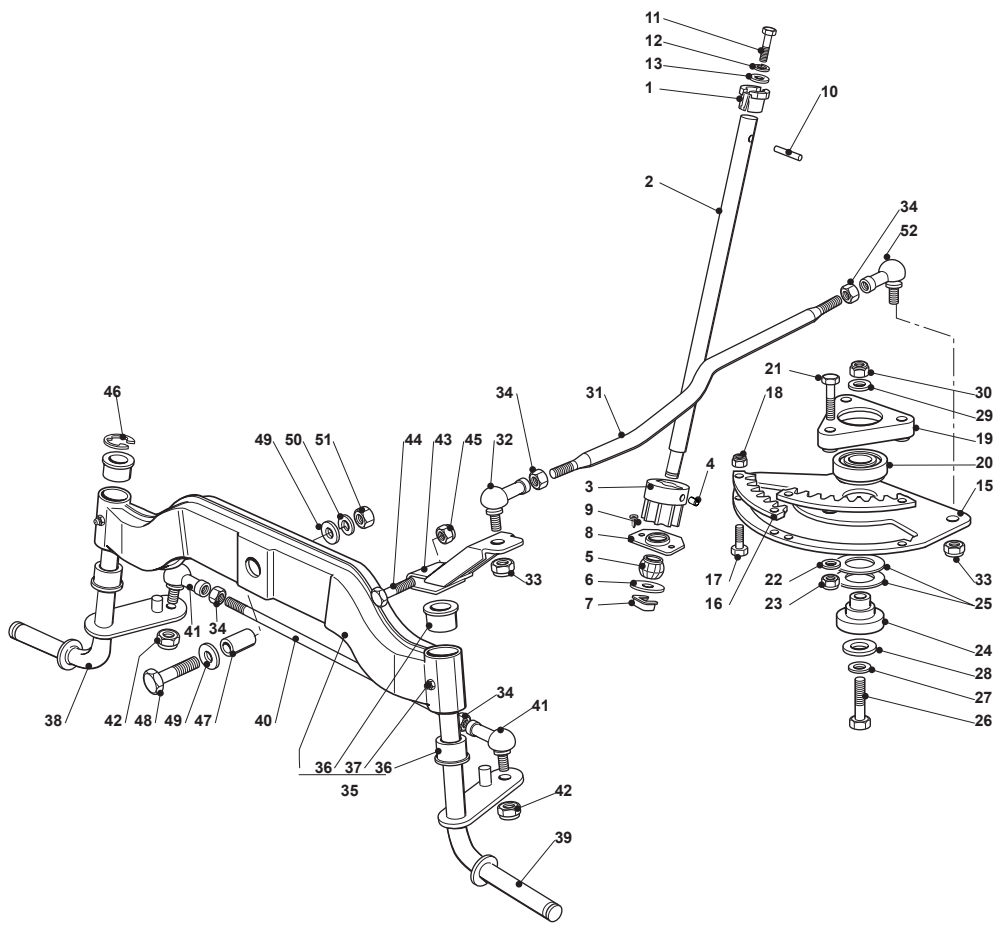

Fig.	Q.ty	Part No	Description	Notes
83	2	122524970/2	Fulcrum Pin	
84	2	112155010/0	Nut	
85	1	325785147/2	Seat Support	
86	1	325318303/0	Stop Lever	
87	1	125510000/0	Pin	
88	1	125430202/1	Spring	
89	2	112604897/0	Elastic Washer	
90	1	125430285/0	Spring	
91	1	112789000/0	Screw	
92	1	112154330/0	Nut	
93	1	325060049/0	Seat Switch Cam	
94	2	112815050/0	Screw	
95	4	112521320/0	Washer	
96	2	112154330/0	Nut	
97	1	325755025/1	Bracket	
98	2	112735110/0	Screw	
99	2	112437502/0	Plate	
100	1	325430255/0	Spring	
101	2	125510119/0	Tie Rod	
102	2	124487997/0	Cotter Pin	
103	2	125510040/1	Pin	
104	2	112155000/0	Nut	
105	2	112155000/0	Nut	

Fig.	Q.ty	Part No	Description	Notes
1	1	325038004/0	Bushing	
2	1	125520010/0	Steering Column	
3	1	125570004/0	Pinion	
4	1	112714300/0	Dowel	
5	1	325743000/0	Joint	
6	1	112521370/0	Washer	
7	1	112436030/0	Plate	
8	1	325785213/1	Support	
9	2	112729601/1	Screw	
10	1	112620250/0	Pin	
11	1	112691800/0	Screw	
12	1	112583500/0	Grower	
13	1	112523060/0	Washer	
15	1	325735523/0	Steering Sector	
16	2	325150000/0	Rack	
17	4	112791213/1	Screw	
18	4	112154510/0	Nut	
19	1	325774453/0	Clamp	
20	1	119216047/0	Bearing	
21	3	112691100/0	Screw	
22	3	112523060/0	Washer	
23	3	112155000/0	Nut	
24	1	125510120/0	Support	
25	2	322672153/0	Antifriction Washer	
26	1	112692395/0	Screw	
27	1	112523080/0	Washer	
28	1	112521390/0	Washer	
29	1	112523080/0	Washer	
30	1	112156602/0	Nut	
31	1	125033003/1	Steering Rod	
32	2	122746600/0	Joint	
32	2	122746616/0	Joint	
33	2	122746609/0	Joint	
34	4	112156602/0	Nut	
35	1	382034001/3	Equalizer With Bush And Lubricator	
36	4	125034002/1	Bushing	
37	2	112379511/0	Grease Dispenser	
38	1	382230349/0	Right Stub Axle	
39	1	382230348/0	Left Stub Axle	
40	1	325840001/0	Tie Rod	
41	2	122746616/0	Joint	
42	2	112156602/0	Nut	
43	1	382318101/0	Lever Ass.Y	
44	1	112691700/0	Screw	
45	1	112155000/0	Nut	
46	1	112001000/0	Benzing Ring	
47	1	125160005/0	Spacer	
48	1	112694100/0	Screw	
49	2	112521390/0	Washer	
50	1	112587900/0	Grower	
51	1	112295800/0	Nut	