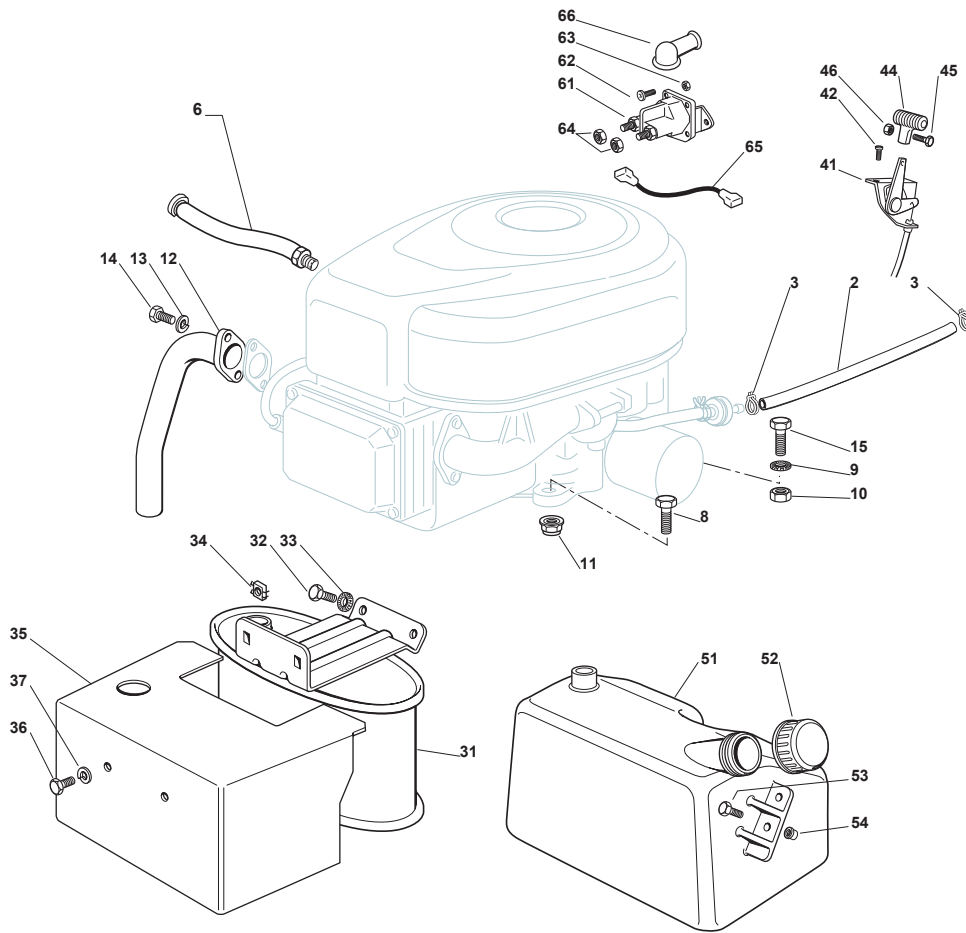

Fig.	Q.ty	Part No	Description	Notes
70	1	125033091/0	Rod	
71	1	124487995/0	Cotter Pin	
72	1	125430232/0	Spring	
73	1	325605002/0	Button	
74	1	112726389/0	Screw	
75	1	112290800/0	Nut	
76	1	325060050/0	Cam	
77	1	112789100/0	Screw	
78	2	112154330/0	Nut	
79	2	325755071/0	Angle Bracket	
80	1	325785479/0	Micro Switch Bracket	
81	2	112791400/0	Screw	
82	2	112292102/0	Nut	
83	1	119410614/0	Microswitch	

Fig.	Q.ty	Part No	Description	Notes
2	1	325869016/1	Connecting Tube	
3	2	118375051/1	Fair Led	
4	1	118738224/0	Exhaust Conn. Tube	
5	2	112583500/0	Grower	
6	2	112735530/0	Screw	
7	1	112691115/0	Screw	
8	1	112540260/0	Grower	
9	1	112154210/0	Nut	
12	1	1134-5827-01	Oil Drain Assy	
14	2	112793102/0	Screw	
15	2	112540260/0	Grower	
16	1	182750010/0	Muffler	
17	2	112360425/0	Nut	
18	1	382598009/2	Muffler Protection	
19	2	112792611/0	Screw	
20	2	112583500/0	Grower	
24	3	112154210/0	Nut	
25	3	112691100/0	Screw	
41	1	182000200/1	Throttle Cable	
42	2	125943012/0	Screw	
44	1	325592000/0	Knob	
45	1	112726388/0	Screw	
46	1	112290800/0	Nut	
51	1	125735110/3	Tank	Without Fuel Level
52	1	125795000/1	Fuel Cap	
53	2	112788910/0	Screw	
54	2	112500092/0	Rivet	
61	1	118736110/0	Starter Relay	
62	2	112791011/0	Screw	
63	2	112292102/0	Nut	
64	2	112360352/0	Nut	
65	1	125065017/0	Cable	
66	1	118564861/1	Protection	