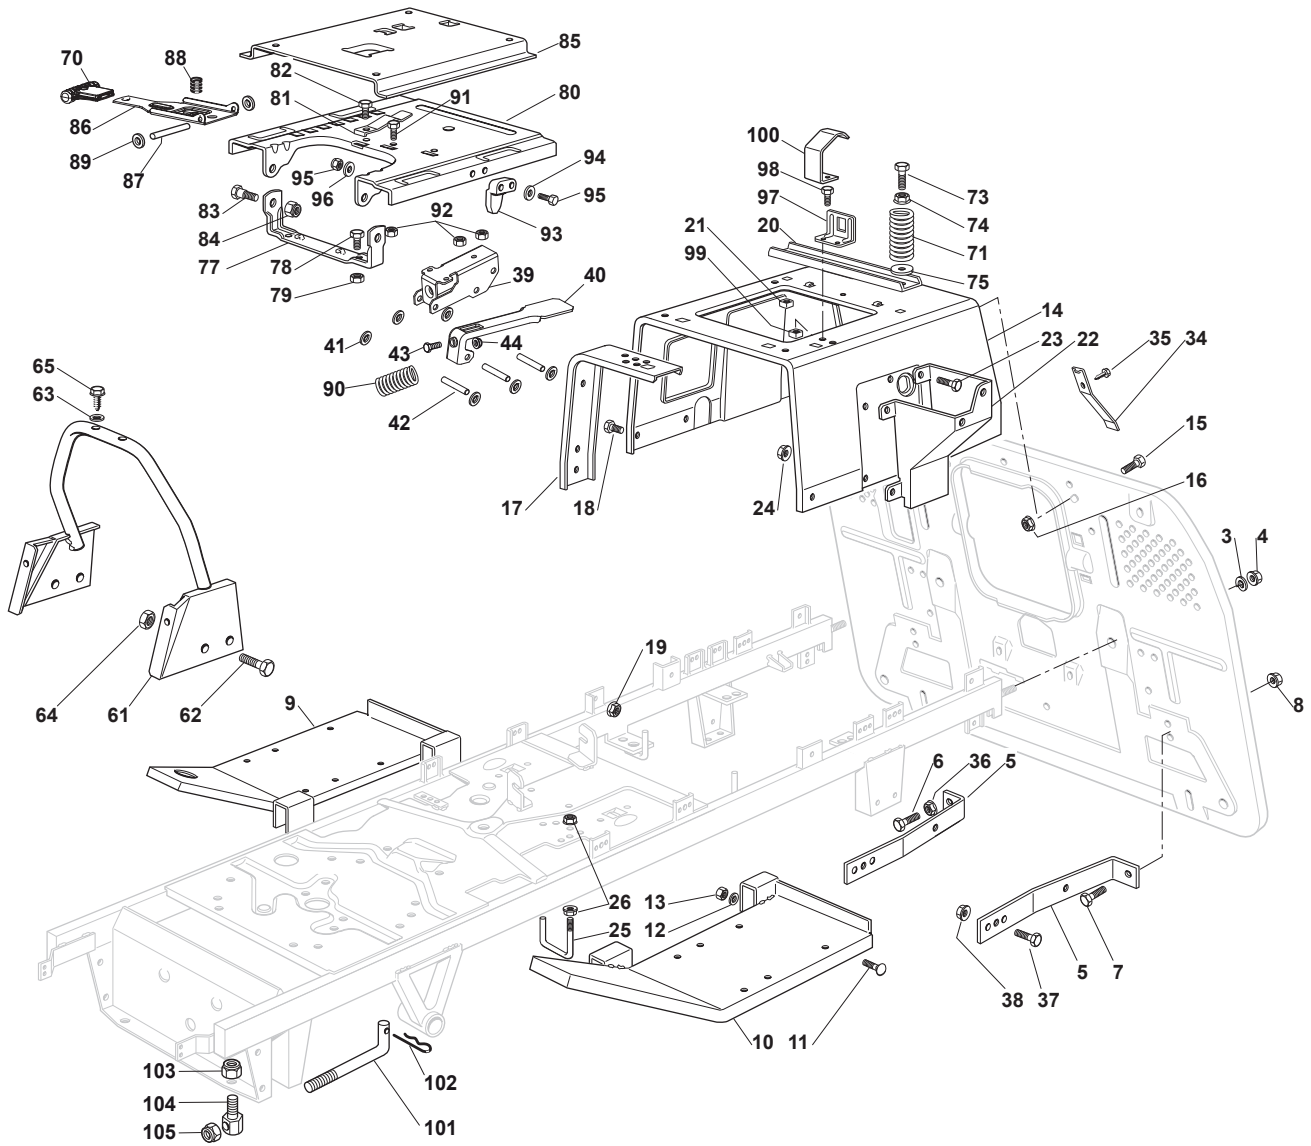

Fig.	Q.ty	Part No	Description	Notes
84	2	112155010/0	Nut	
85	1	325785147/2	Seat Support	
86	1	325318109/1	Stop Lever	
87	1	125510000/0	Pin	
88	1	125430202/1	Spring	
89	2	112604897/0	Elastic Washer	
90	1	125430285/0	Spring	
91	1	112789000/0	Screw	
92	1	112154330/0	Nut	
93	1	325060049/0	Seat Switch Cam	
94	2	112815050/0	Screw	
95	4	112521320/0	Washer	
96	2	112154330/0	Nut	
97	1	325755025/1	Bracket	
98	2	112735110/0	Screw	
99	2	112437502/0	Plate	
100	1	325430255/0	Spring	
101	2	125510119/0	Tie Rod	
102	2	124487997/0	Cotter Pin	
103	2	125510040/1	Pin	
104	2	112155000/0	Nut	
105	2	112155000/0	Nut	

Fig.	Q.ty	Part No	Description	Notes
83	2	122524970/2	Fulcrum Pin	
84	2	112155010/0	Nut	
85	1	325785147/2	Seat Support	
86	1	325318303/0	Stop Lever	
87	1	125510000/0	Pin	
88	1	125430202/1	Spring	
89	2	112604897/0	Elastic Washer	
90	1	125430285/0	Spring	
91	1	112789000/0	Screw	
92	1	112154330/0	Nut	
93	1	325060049/0	Seat Switch Cam	
94	2	112815050/0	Screw	
95	4	112521320/0	Washer	
96	2	112154330/0	Nut	
97	1	325755025/1	Bracket	
98	2	112735110/0	Screw	
99	2	112437502/0	Plate	
100	1	325430255/0	Spring	
101	2	125510119/0	Tie Rod	
102	2	124487997/0	Cotter Pin	
103	2	125510040/1	Pin	
104	2	112155000/0	Nut	
105	2	112155000/0	Nut	