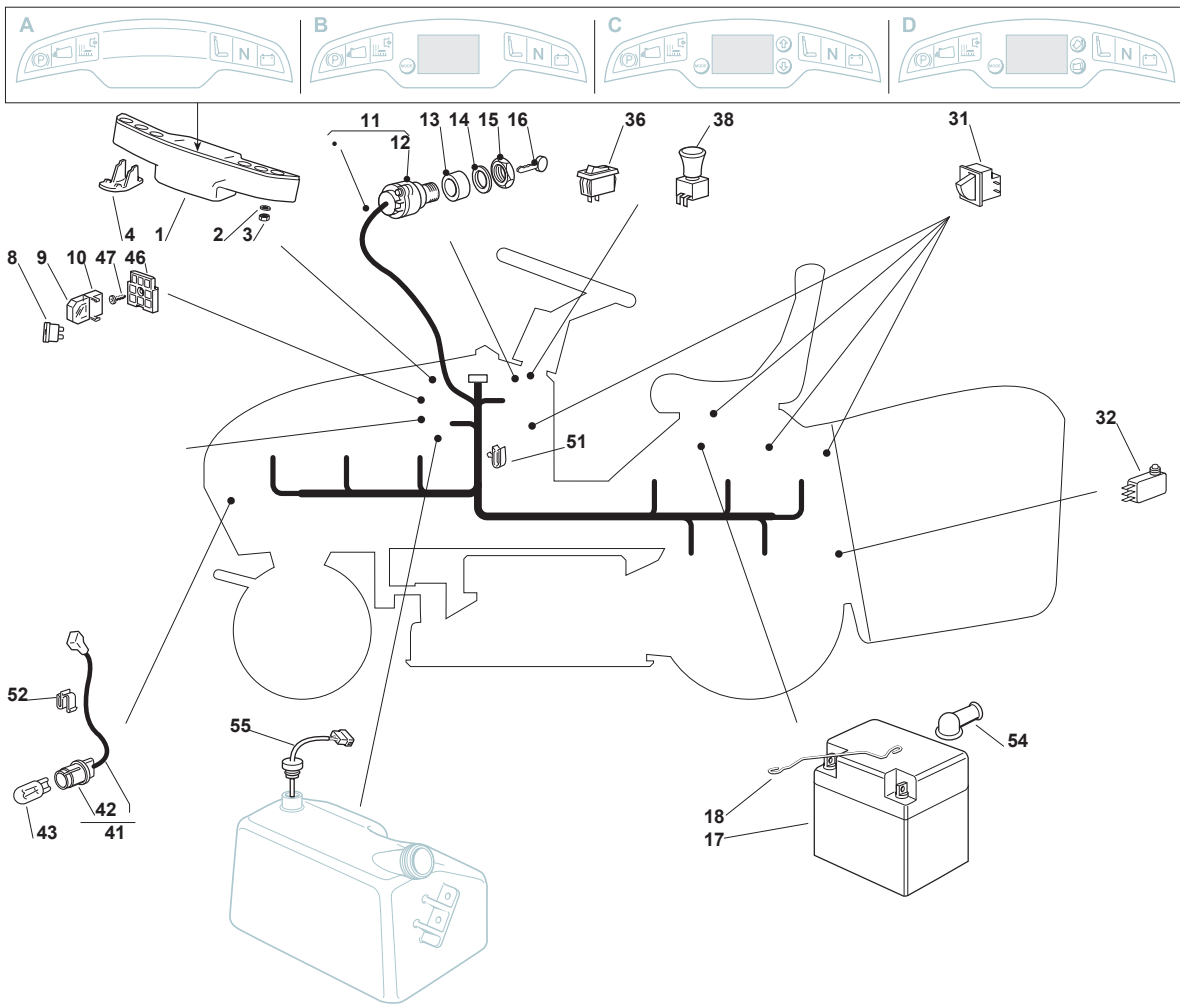

Fig.	Q.ty	Part No	Description	Notes
83	1	125394508/0	Knob	
84	1	112792099/0	Screw	
85	1	112154510/0	Nut	
86	1	382180045/0	Outfit, Screws	

Fig.	Q.ty	Part No	Description	Notes
1	1	125722441/0	Electronic Card	
2	3	112735105/0	Screw	
4	1	125420005/0	Check Control (B)	for B&S 20-24Hp and Kawasaki Engine
4	1	125420007/0	Check Control (C)	for Honda Engine
4	1	125420004/0	Check Control (A)	for B&S and GGP Engine
8	1	133340036/0	Fuse 25 A	
8	1	133340040/0	Fuse 10 A	
9	2	133215000/0	Cover	
10	2	133500007/0	Fuse Carrier	
11	1	182040207/0	Cables Ass.Y	for Honda Engine
11	1	182040206/0	Cables Ass.Y	for B&S-GGP-Kawasaki Engine
12	1	118450065/1	Starting Switch	
13	1	118400861/0	Screwed Ring	
14	1	118565351/0	Screwed Ring Protection	
15	1	118210016/1	Starting Key	
16	1	118120002/1	Battery	
17	1	125430230/0	Spring	
31	3	119410615/0	Microswitch	
32	1	119410605/1	Microswitch	
36	1	118450060/1	Headlight Interrupt. Cre1116-0	
37	1	9400-0384-01	Hour Counter	
38	1	118450067/0	Switch	
39	1	118203852/0	Cap	
41	1	182040070/0	Cables Ass.Y	
42	2	133500030/0	Lamp Holder	
43	2	118459100/0	Lamp For Lights	
46	1	133500010/1	Plate	
47	1	112735170/0	Screw	
51	5	133320506/0	Fairlead	
52	1	133320504/0	Fairlead	
54	1	118564864/1	Protection	
55	1	125290000/0	Fuel Level Indicator	