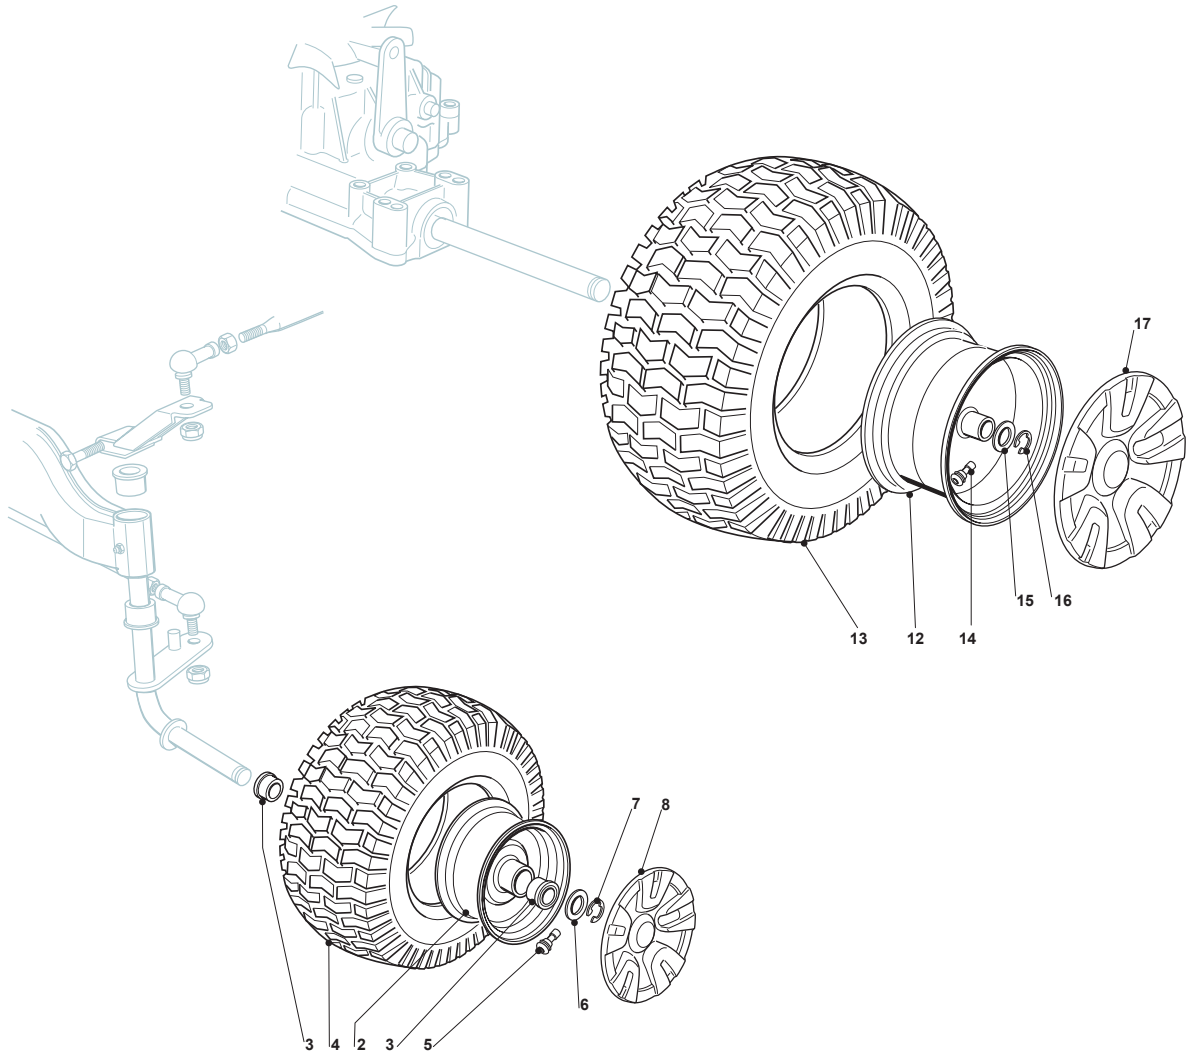

Fig.	Q.ty	Part No	Description	Notes
2	2	182000598/0	Rimm	
3	4	125122200/2	Bearing	
4	2	127590066/0	Tyre	15inch
4	2	125590014/0	Tyre	13inch
5	2	125950000/0	Valve	
6	2	125670005/1	Washer	
7	2	112001000/0	Benzing Ring	
8	2	382110252/0	Front Wheel Cover	standard Grey
12	2	182000599/0	Rimm	
13	2	125590015/0	Tyre	
14	2	125950000/0	Valve	
15	2	125670005/1	Washer	
16	2	112001010/0	Benzing Ring	
17	2	382110253/0	Wheel Cover	standard Grey