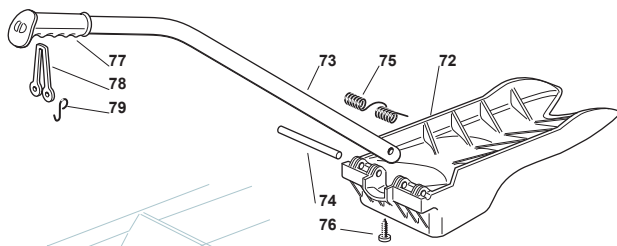

Fig.	Q.ty	Part No	Description	Notes
1	1	382722434/0	Cards + Guards (C)	
1	1	382722433/0	Cards + Guards (D)	
1	1	382722432/0	Cards + Guards (B)	
1	1	382722431/0	Cards + Guards (A)	
2	2	112521320/0	Washer	
3	2	112154330/0	Nut	
4	1	325031501/0	Deflector	
8	1	133340040/0	Fuse 10 A	for Electric and Manual Grassbag Lifting
8	1	133340036/0	Fuse 25 A	for Electric and Manual Grassbag Lifting
8	1	133340035/0	Fuse 15 A	for Electric Grassbag Lifting
9	2	133215000/0	Cover	for Manual Grassbag Lifting
9	3	133215000/0	Cover	for Electric Grassbag Lifting
10	3	133500007/0	Fuse Carrier	for Electric Grassbag Lifting
10	2	133500007/0	Fuse Carrier	for Manual Grassbag Lifting
11	1	182040208/0	Cables Ass.Y	for HONDA Engines
11	1	182040203/0	Cables Ass.Y	for B&S-GGP-Kohler-Kawasaki Engines
12	1	118450072/0	Starting Switch	
13	1	118550136/0	Spacer	
14	1	118550135/0	Washer	
15	1	118400862/0	Ring Nut	
16	1	118210022/0	Starting Key	
17	1	118120002/1	Battery	
18	1	125430230/0	Spring	
31	3	119410615/0	Microswitch	
32	1	119410605/1	Microswitch	
36	1	118450060/1	Headlight Interrupt. Cre1116-0	
38	1	118450068/0	Switch	
41	1	182040073/0	Lamp Holder	
42	2	133500030/0	Lamp Holder	
43	2	118459100/0	Lamp For Lights	
46	1	133500010/1	Plate	
52	1	133320504/0	Fairlead	
55	1	125290001/0	Fuel Level Indicator	
47	1	112735170/0	Screw	
51	5	133320506/0	Fairlead	
54	1	118564864/1	Protection	