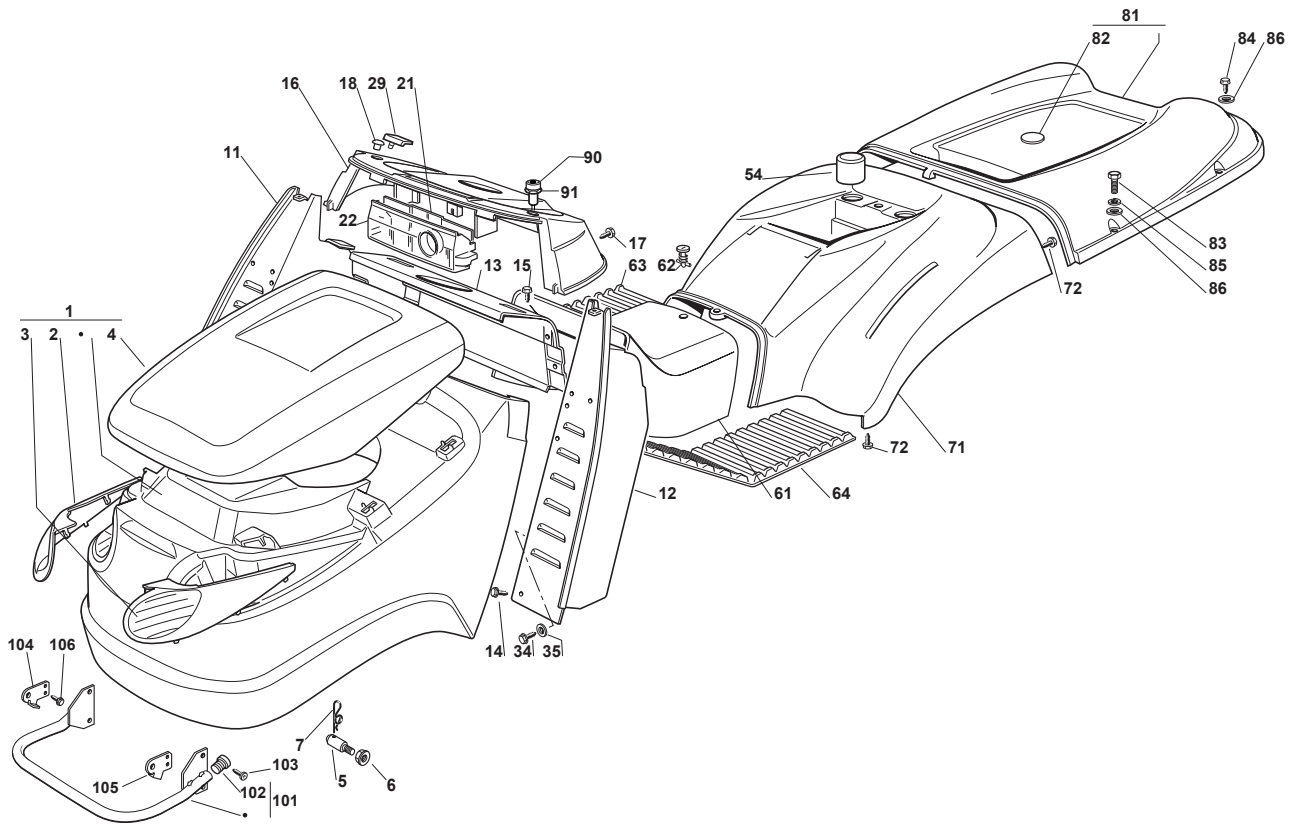

Fig.	Q.ty	Part No	Description	Notes
83	2	122524970/2	Fulcrum Pin	
84	2	112155010/0	Nut	
85	1	325785147/2	Seat Support	
86	1	325318303/0	Stop Lever	
87	1	125510000/0	Pin	
88	1	125430202/1	Spring	
89	2	112604897/0	Elastic Washer	
90	1	125430285/0	Spring	
91	1	112789000/0	Screw	
92	1	112154330/0	Nut	
93	1	325060049/0	Seat Switch Cam	
94	2	112815050/0	Screw	
95	4	112521320/0	Washer	
96	2	112154330/0	Nut	
97	1	325755025/1	Bracket	
98	2	112735110/0	Screw	
99	2	112437502/0	Plate	
100	1	325430255/0	Spring	
101	2	125510119/0	Tie Rod	
102	2	124487997/0	Cotter Pin	
103	2	125510040/1	Pin	
104	2	112155000/0	Nut	
105	2	112155000/0	Nut	