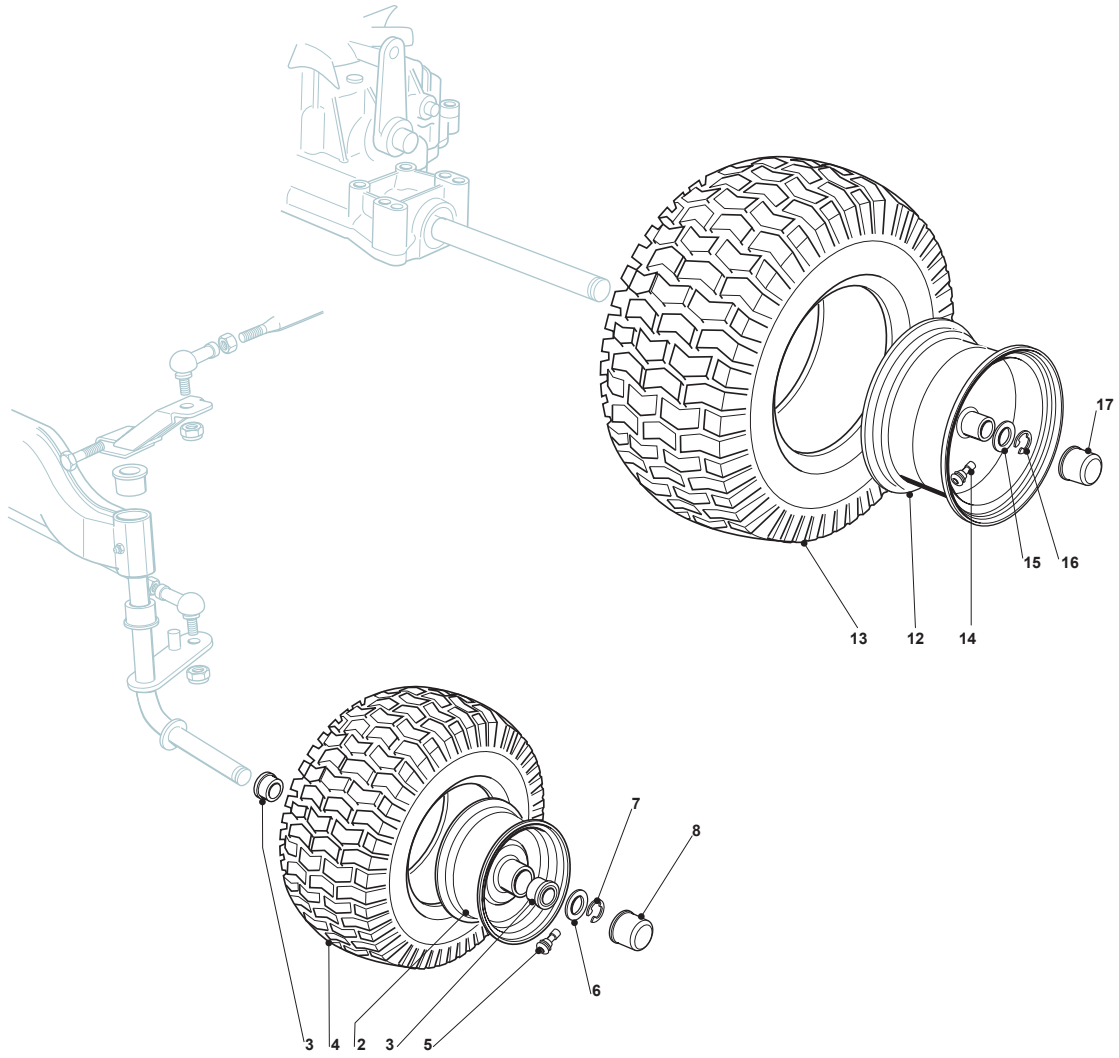

Fig.	Q.ty	Part No	Description	Notes
2	2	182000598/0	Rimm	
3	4	125122200/2	Bearing	
4	2	127590066/0	Tyre	15inch
4	2	125590014/0	Tyre	13inch
5	2	125950000/0	Valve	
6	2	125670005/1	Washer	
7	2	112001000/0	Benzing Ring	
8	2	322110239/0	Hub Cover	Stiga Style
8	2	122110230/0	Hub Cover	standard Black
12	2	182000599/0	Rimm	
13	2	125590015/0	Tyre	
14	2	125950000/0	Valve	
15	2	125670005/1	Washer	
16	2	112001010/0	Benzing Ring	
17	2	322110239/0	Hub Cover	Stiga Style
17	2	122110230/0	Hub Cover	standard Black