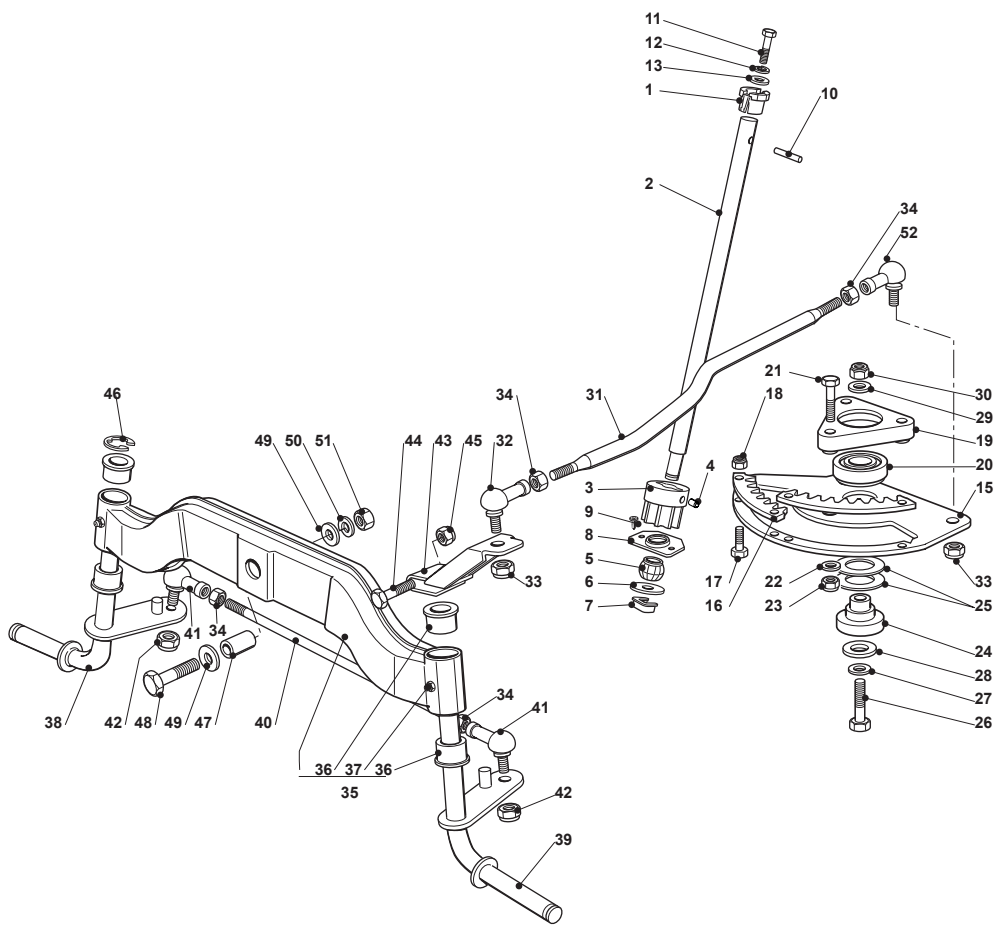

Fig.	Q.ty	Part No	Description	Notes
83	2	122524970/2	Fulcrum Pin	
84	2	112155010/0	Nut	
85	1	325785147/2	Seat Support	
86	1	325318303/0	Stop Lever	
87	1	125510000/0	Pin	
88	1	125430202/1	Spring	
89	2	112604897/0	Elastic Washer	
90	1	125430285/0	Spring	
91	1	112789000/0	Screw	
92	1	112154330/0	Nut	
93	1	325060049/0	Seat Switch Cam	
94	2	112815050/0	Screw	
95	4	112521320/0	Washer	
96	2	112154330/0	Nut	
97	1	325755025/1	Bracket	
98	2	112735110/0	Screw	
99	2	112437502/0	Plate	
100	1	325430255/0	Spring	
101	2	125510119/0	Tie Rod	
102	2	124487997/0	Cotter Pin	
103	2	125510040/1	Pin	
104	2	112155000/0	Nut	
105	2	112155000/0	Nut	

Fig.	Q.ty	Part No	Description	Notes
1	1	325038004/0	Bushing	
2	1	125520010/0	Steering Column	
3	1	125570004/0	Pinion	
4	1	112714300/0	Dowel	
5	1	325743000/0	Joint	
6	1	112521370/0	Washer	
7	1	112436030/0	Plate	
8	1	325785213/1	Support	
9	2	112729601/1	Screw	
10	1	112620250/0	Pin	
11	1	112691800/0	Screw	
12	1	112583500/0	Grower	
13	1	112523060/0	Washer	
15	1	325735523/0	Steering Sector	
16	2	325150000/0	Rack	
17	4	112791213/1	Screw	
18	4	112154510/0	Nut	
19	1	325774453/0	Clamp	
20	1	119216047/0	Bearing	
21	3	112691100/0	Screw	
22	3	112523060/0	Washer	
23	3	112155000/0	Nut	
24	1	125510120/0	Support	
25	2	322672153/0	Antifriction Washer	
26	1	112692395/0	Screw	
27	1	112523080/0	Washer	
28	1	112521390/0	Washer	
29	1	112523080/0	Washer	
30	1	112156602/0	Nut	
31	1	125033003/1	Steering Rod	
32	2	122746600/0	Joint	
32	2	122746616/0	Joint	
33	2	122746609/0	Joint	
34	4	112156602/0	Nut	
35	1	382034001/3	Equalizer With Bush And Lubricator	
36	4	125034002/1	Bushing	
37	2	112379511/0	Grease Dispenser	
38	1	382230349/0	Right Stub Axle	
39	1	382230348/0	Left Stub Axle	
40	1	325840001/0	Tie Rod	
41	2	122746616/0	Joint	
42	2	112156602/0	Nut	
43	1	382318101/0	Lever Ass.Y	
44	1	112691700/0	Screw	
45	1	112155000/0	Nut	
46	1	112001000/0	Benzing Ring	
47	1	125160005/0	Spacer	
48	1	112694100/0	Screw	
49	2	112521390/0	Washer	
50	1	112587900/0	Grower	
51	1	112295800/0	Nut	