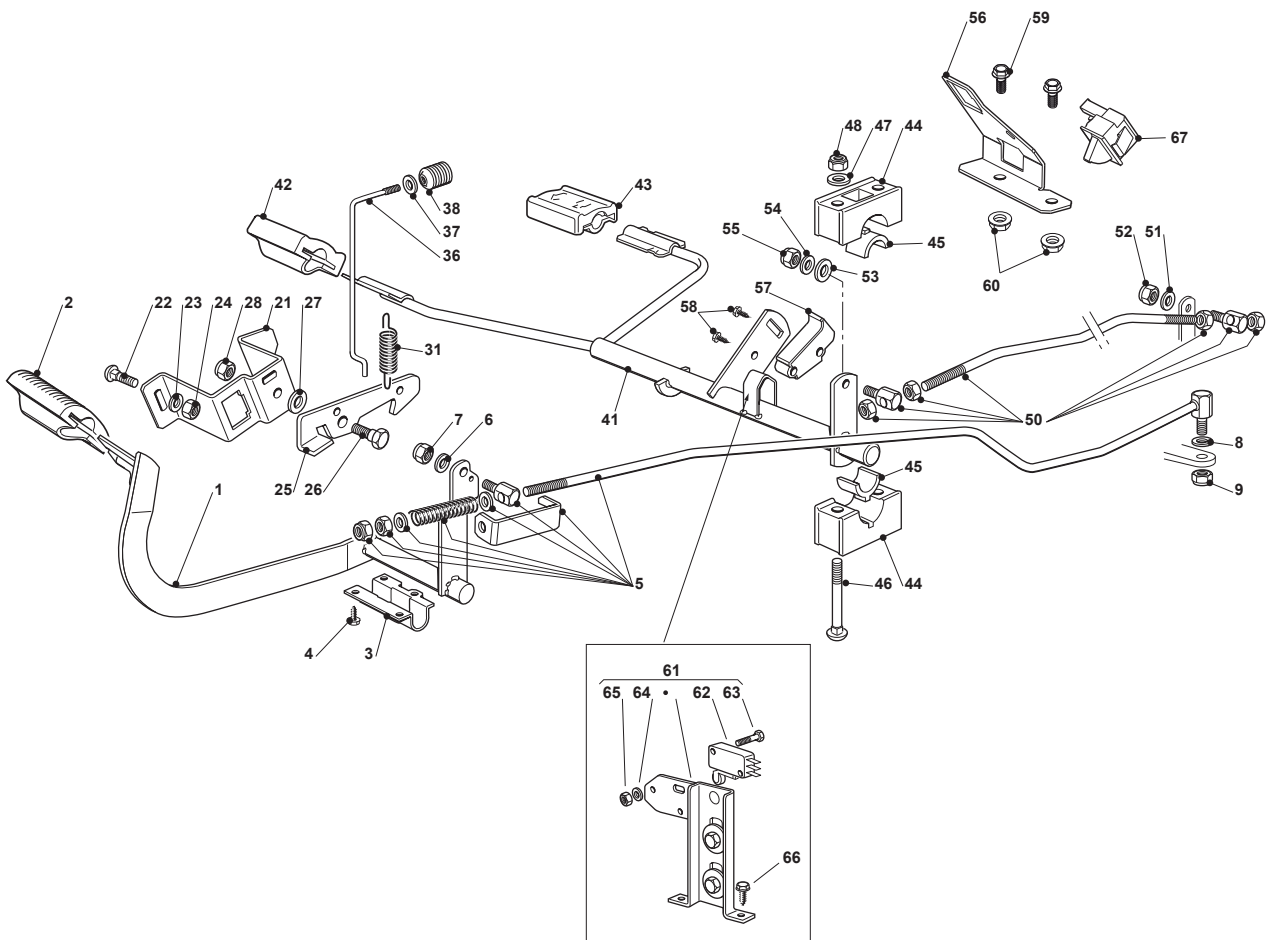

# TCU 122 HYDRO

Ride-on 102-122 Steering - 15"

Issue 17 - 2015

Fig.	Q.ty	Part No	Description	Notes
66	1	122167840/0	Spacer	
67	1	112691200/0	Screw	
68	1	112293201/0	Nut	

Fig.	Q.ty	Part No	Description	Notes
1	1	382500011/2	Pedal	
2	1	325110416/0	Clamp Cover	
3	1	325547081/2	Plate	
4	4	112731601/0	Screw	
5	1	382000582/0	Rod	
6	1	112521350/0	Washer	
7	1	112155000/0	Nut	
8	2	112521360/0	Washer	
9	1	112155000/0	Nut	
21	1	325785143/1	Support	
22	2	112815210/0	Screw	
23	1	112523040/0	Washer	
24	2	112154510/0	Nut	
25	1	325253001/0	Hook	
26	1	122524970/2	Fulcrum Pin	
27	1	325670011/0	Antifriction Washer	
28	1	112155000/0	Nut	
31	1	125430213/0	Spring	
36	1	125033034/0	Rod	
37	1	125394509/1	Knob	
38	1	112523020/0	Washer	
41	1	382000391/1	Drive Pedal	
42	1	325110417/0	Clamp Cover Front	
43	1	325110418/0	Clamp Cover Rear	
44	4	325785354/0	Support	
45	4	325034003/0	Brass	
46	4	112815271/0	Screw	
47	4	112523040/0	Washer	
48	4	112154510/0	Nut	
50	1	382000579/0	Rod	
51	1	112523040/0	Washer	
52	1	112154510/0	Nut	
53	1	112521360/0	Washer	
54	1	112523040/0	Washer	
55	1	112154510/0	Nut	
56	1	325785481/0	Micro Switch Bracket	
57	1	325060034/1	Cam	
58	1	112735404/0	Screw	
59	2	112793102/0	Screw	
60	2	112293201/0	Nut	
61	1	382394853/0	Switch Ass.Y	
62	1	119410609/0	Microswitch	
63	2	112735602/0	Screw	
64	2	112581100/0	Grower	
65	2	112290791/0	Nut	
66	2	112735110/0	Screw	
67	1	119410614/0	Microswitch	